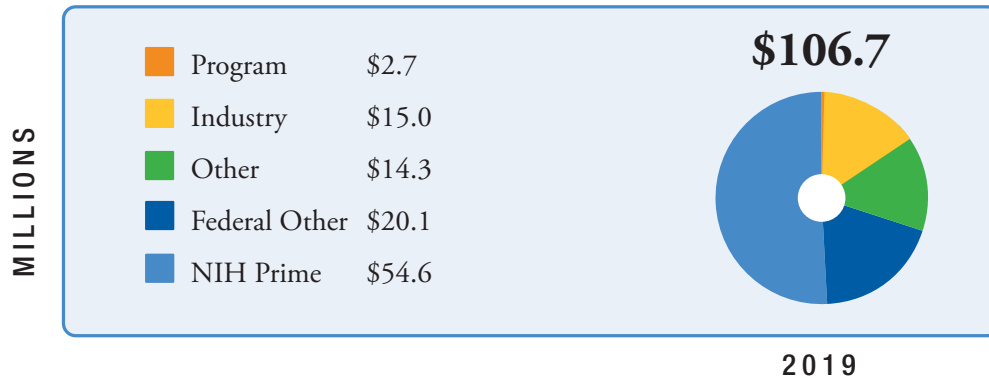

2019 RESEARCH PERFORMANCE INDICATORS

2019 EXTERNAL AWARDS BY SOURCE

RESEARCH BY THE NUMBERS

	2017	2018	2019
Principal Investigators*	188	195	207
Research Fellows	70	81	71
Graduate Students	37	42	38
Employees	1310	1238	1583
Publications	1171	1583	1357

**Includes faculty from the Abigail Wexner Research Institute and faculty from Nationwide Children's Hospital with \$50,000 or more in research funding support.*

**NATIONWIDE
CHILDREN'S®**

When your child needs a hospital, everything matters.