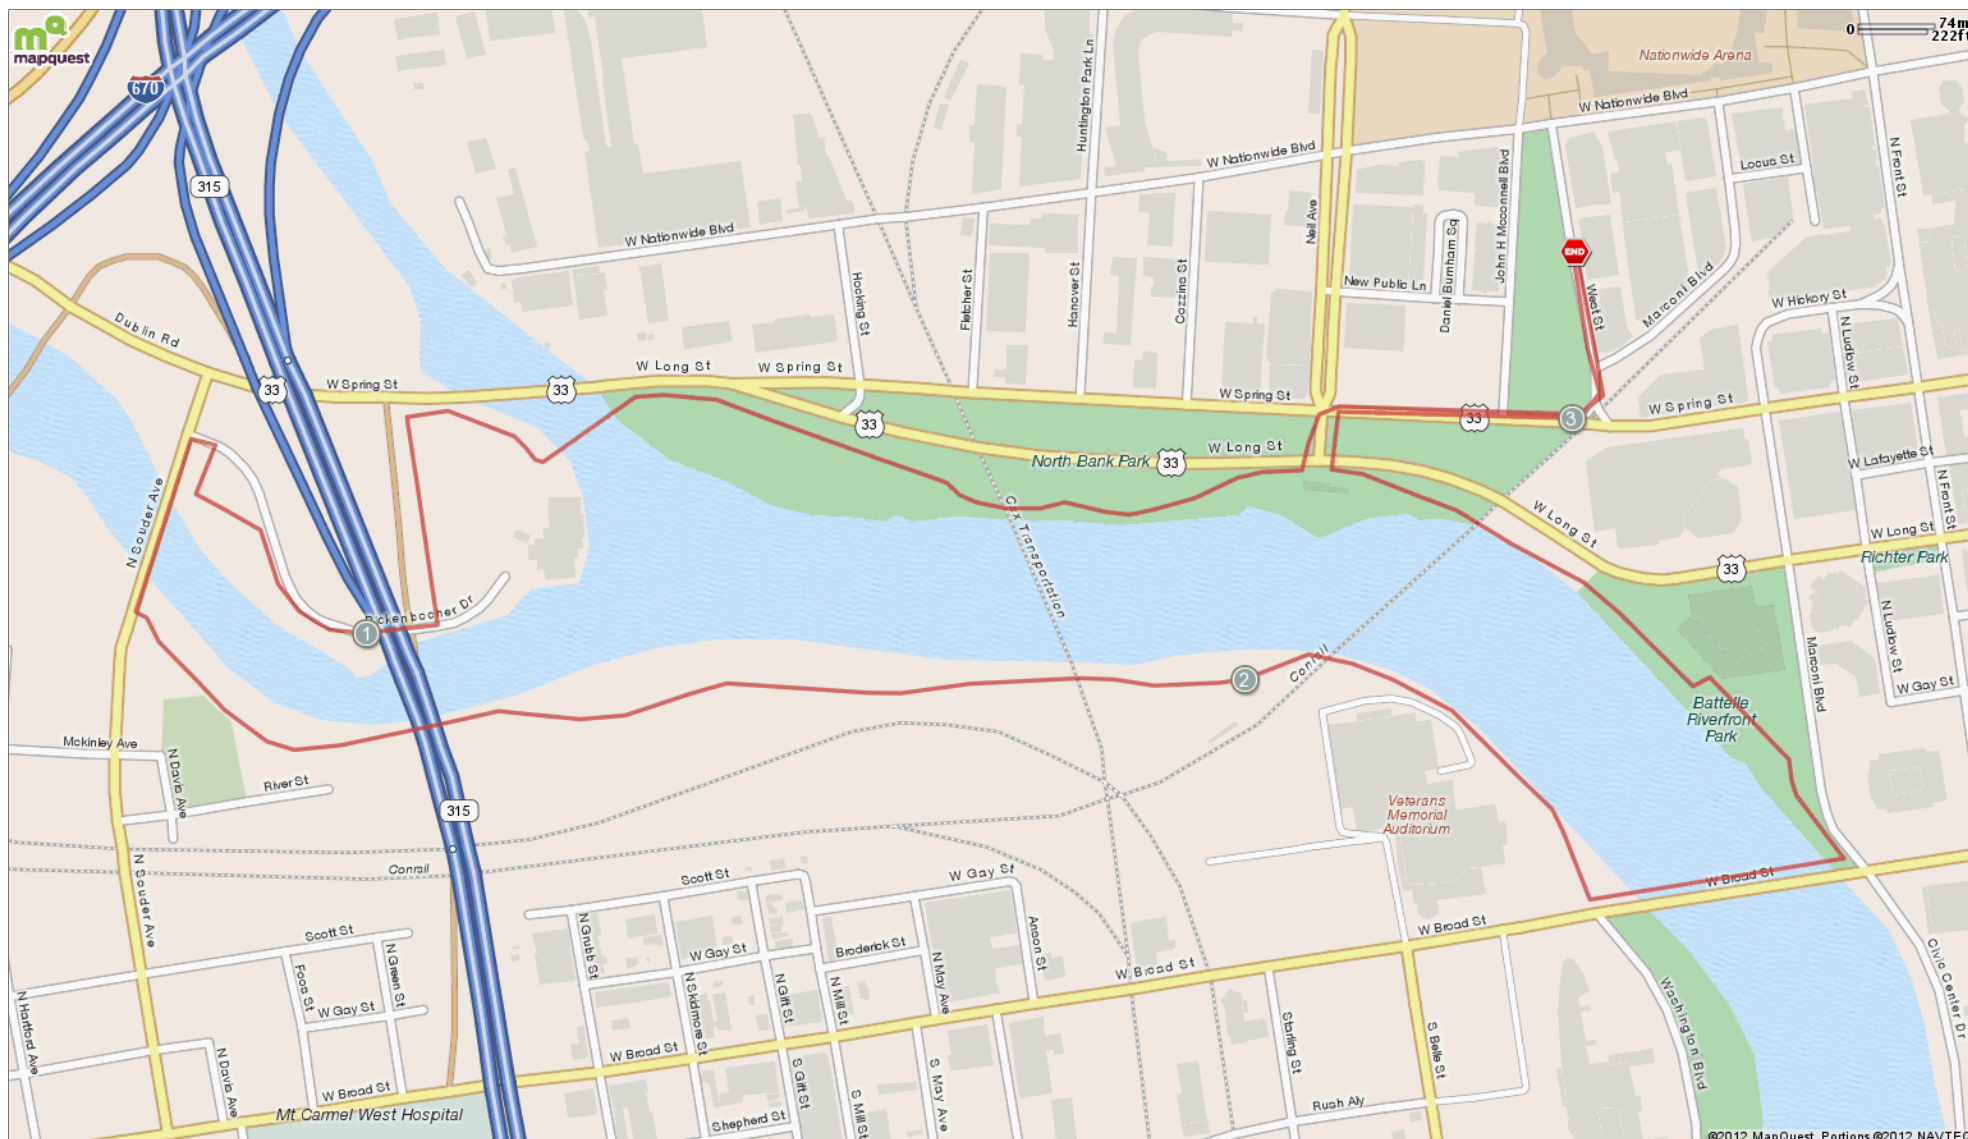

A 3.11 mi run mapped on Thu Jul 26 2012

Starts In Columbus, Ohio

3.11 miles

Elevation 735ft Max 692ft Min +52ft Ascent -52ft Descent < 3 % Max Climb

Description