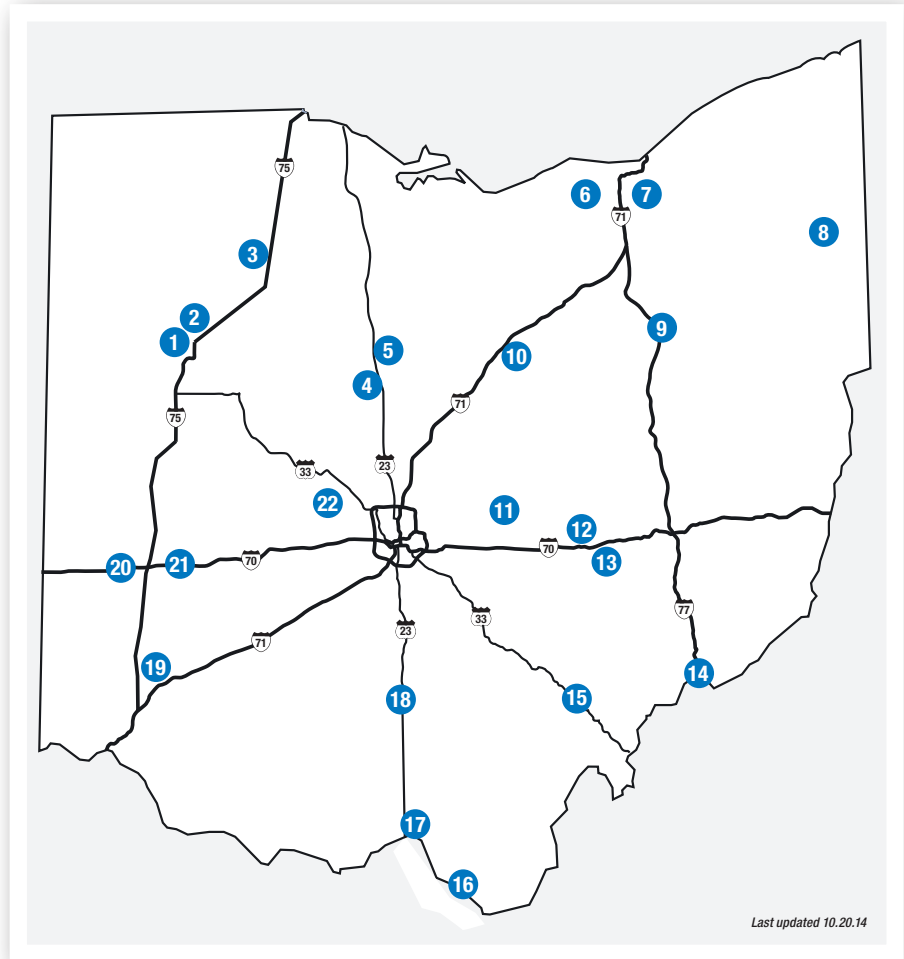

Regional Locations

Nationwide Children's Hospital | Columbus, Ohio | NationwideChildrens.org/Maps-and-Directions

Close To Home^{SM} Centers

10. Mansfield
11. Newark
16. Ironton
22. Marysville
  (with Urgent Care)

ChildLab Locations

1. Lima
4. Marion
10. Mansfield
6. Woodmere
7. Parma
8. Warren
9. Canton
11. Newark
13. Zanesville
16. Ironton
19. Mason
22. Marysville

Heart Center Clinic Locations

2. Lima
3. Findlay
5. Marion
10. Mansfield
12. Zanesville
14. Marietta
15. Athens
16. Ironton
18. Chillicothe
20. Dayton
17. Portsmouth

Other Locations

21. Ohio Pediatric Care Alliance (Springfield)

[see other side for central Ohio locations](#)

NATIONWIDE CHILDREN'S
When your child needs a hospital, everything matters.^{SM}