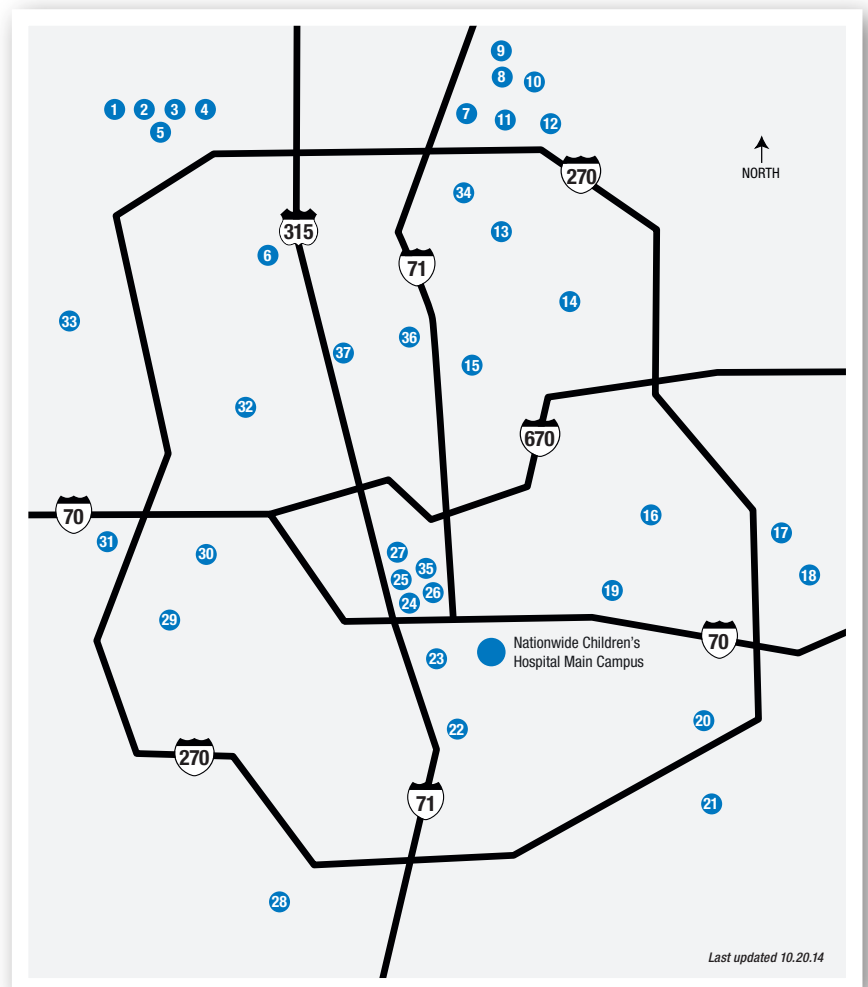

Close To Home^{SM} Centers

2. Dublin on Hospital Dr.
  (with Urgent Care)
4. Dublin on Perimeter Dr.
5. Dublin on Venture Dr.
10. Westerville on Cleveland Ave.
  (with Urgent Care)
11. Westerville on W. Schrock Rd.
17. East Columbus at 6435 E. Broad St.
  (with Urgent Care)
18. East Columbus at 6499 E. Broad St.
21. Canal Winchester
  (with Urgent Care)
25. Downtown at 399 E. Main St.
26. Downtown at 495 E. Main St.
33. Hilliard
  (with Urgent Care)
35. Downtown at 500 E. Main St.
36. Clintonville

Heart Center Locations

5. Dublin
10. Westerville
17. East Columbus

Neonatal Intensive Care Unit/ Newborn Special Care Unit Locations

1. Dublin Methodist Hospital NSCU
6. Riverside Methodist Hospital NICU
7. Mount Carmel St. Ann's Hospital NICU
27. Grant Medical Center NSCU
31. Doctors Hospital NSCU
37. The Ohio State University Wexner Medical Center NICU

Other Locations

3. Dublin Sports Medicine and Orthopedic Center
8. Westerville Sports Medicine and Orthopedic Center
9. Westerville Surgery Center
12. Child Development and Autism Centers
23. Orthopedic Center
24. Homecare and Hospice Services

Primary Care Centers

13. Northland
15. Linden
16. Whitehall
19. Near East
20. Eastland
22. South High
29. Westside
30. Hilltop
32. Olentangy
34. Sharon Woods

ChildLab Locations

2. Dublin
10. Westerville
14. Unity
17. East Columbus
21. Canal Winchester
28. Grove City
33. Hilliard

[see other side for regional locations](#)

NATIONWIDE CHILDREN'S
When your child needs a hospital, everything matters.^{SM}